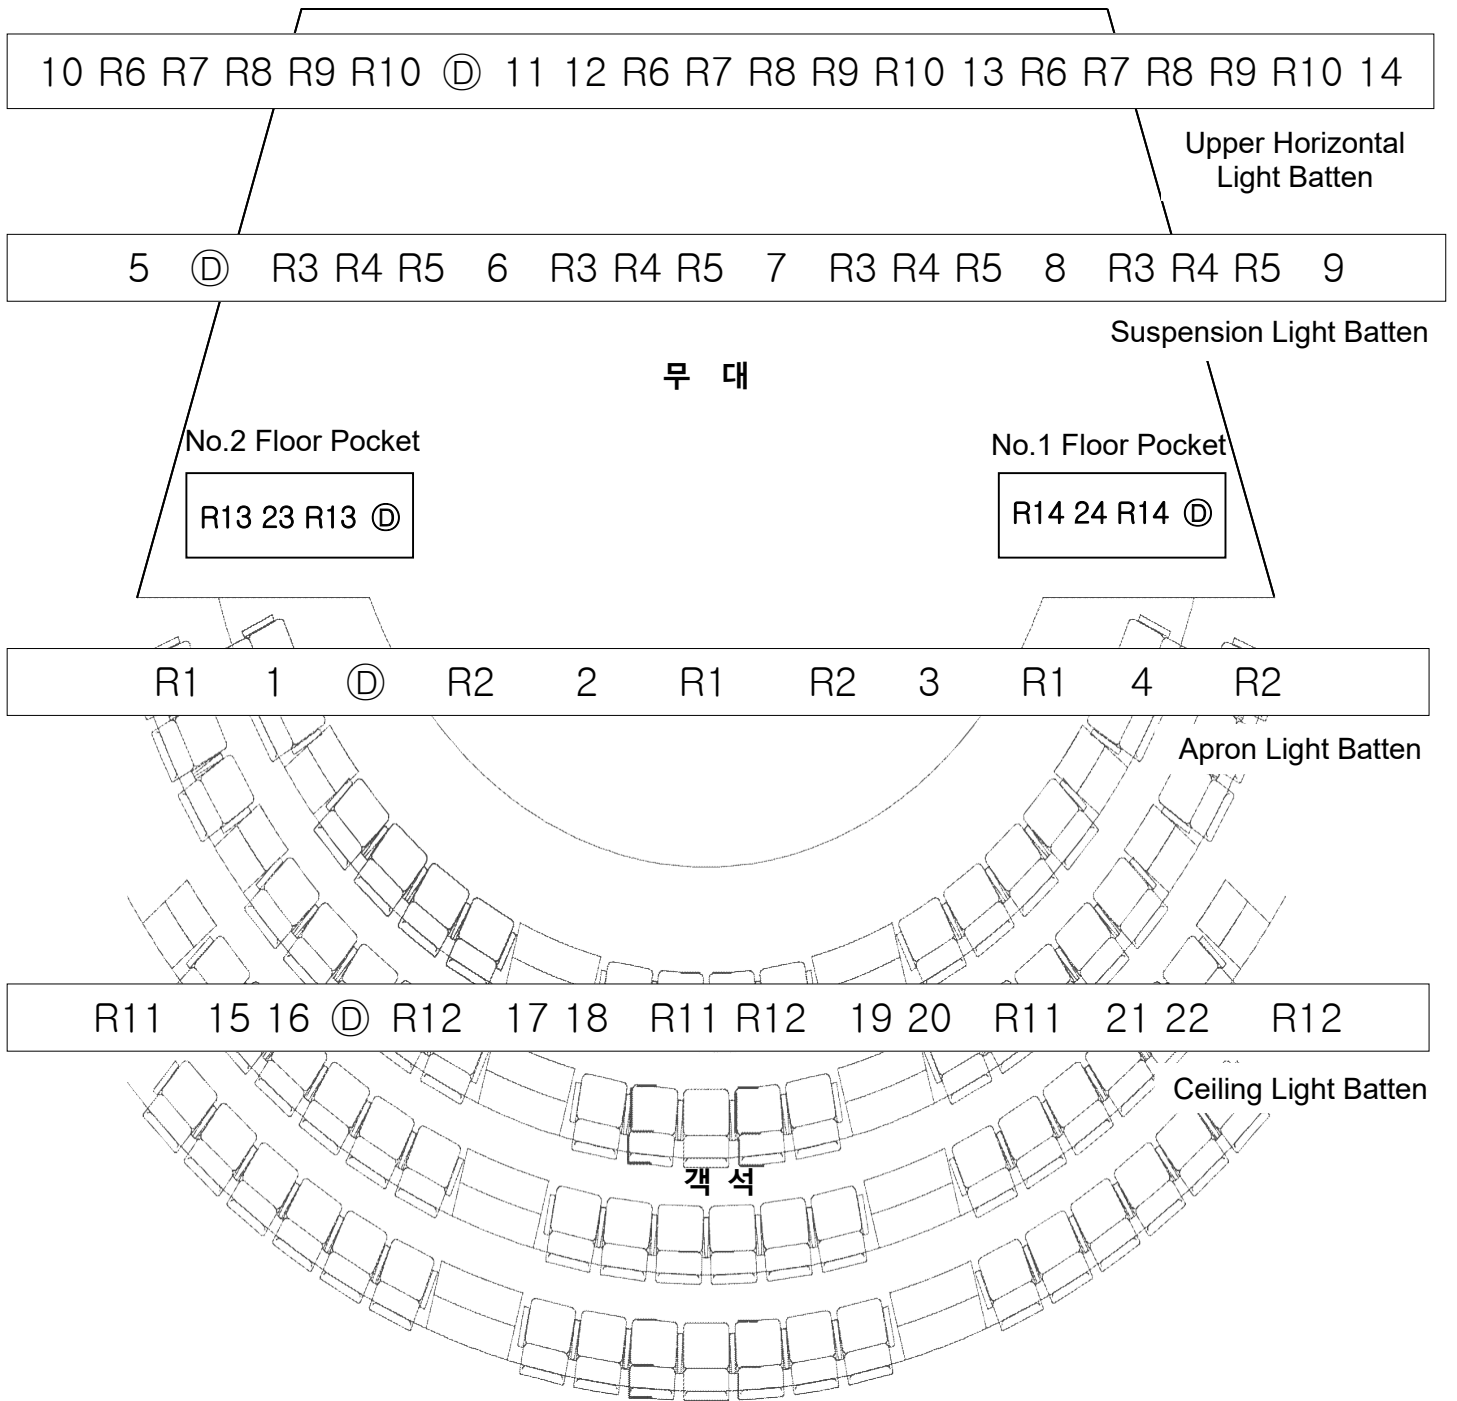

# 서울 돈화문 국악당 조명회로도

## Seoul Donhwamun Traditional Theater Circuit Plan

Stage work light  
: ch 506 ~ 508

House light  
: ch 509 ~ 511

회로도 정격 용량

- DIMMER : 3kw

- DIRECT : 5kw

SYMBOL	NAME
1	DIMMER
R1	REMOTE DIRECT
Ⓧ	DMX PORT (5pin - female)